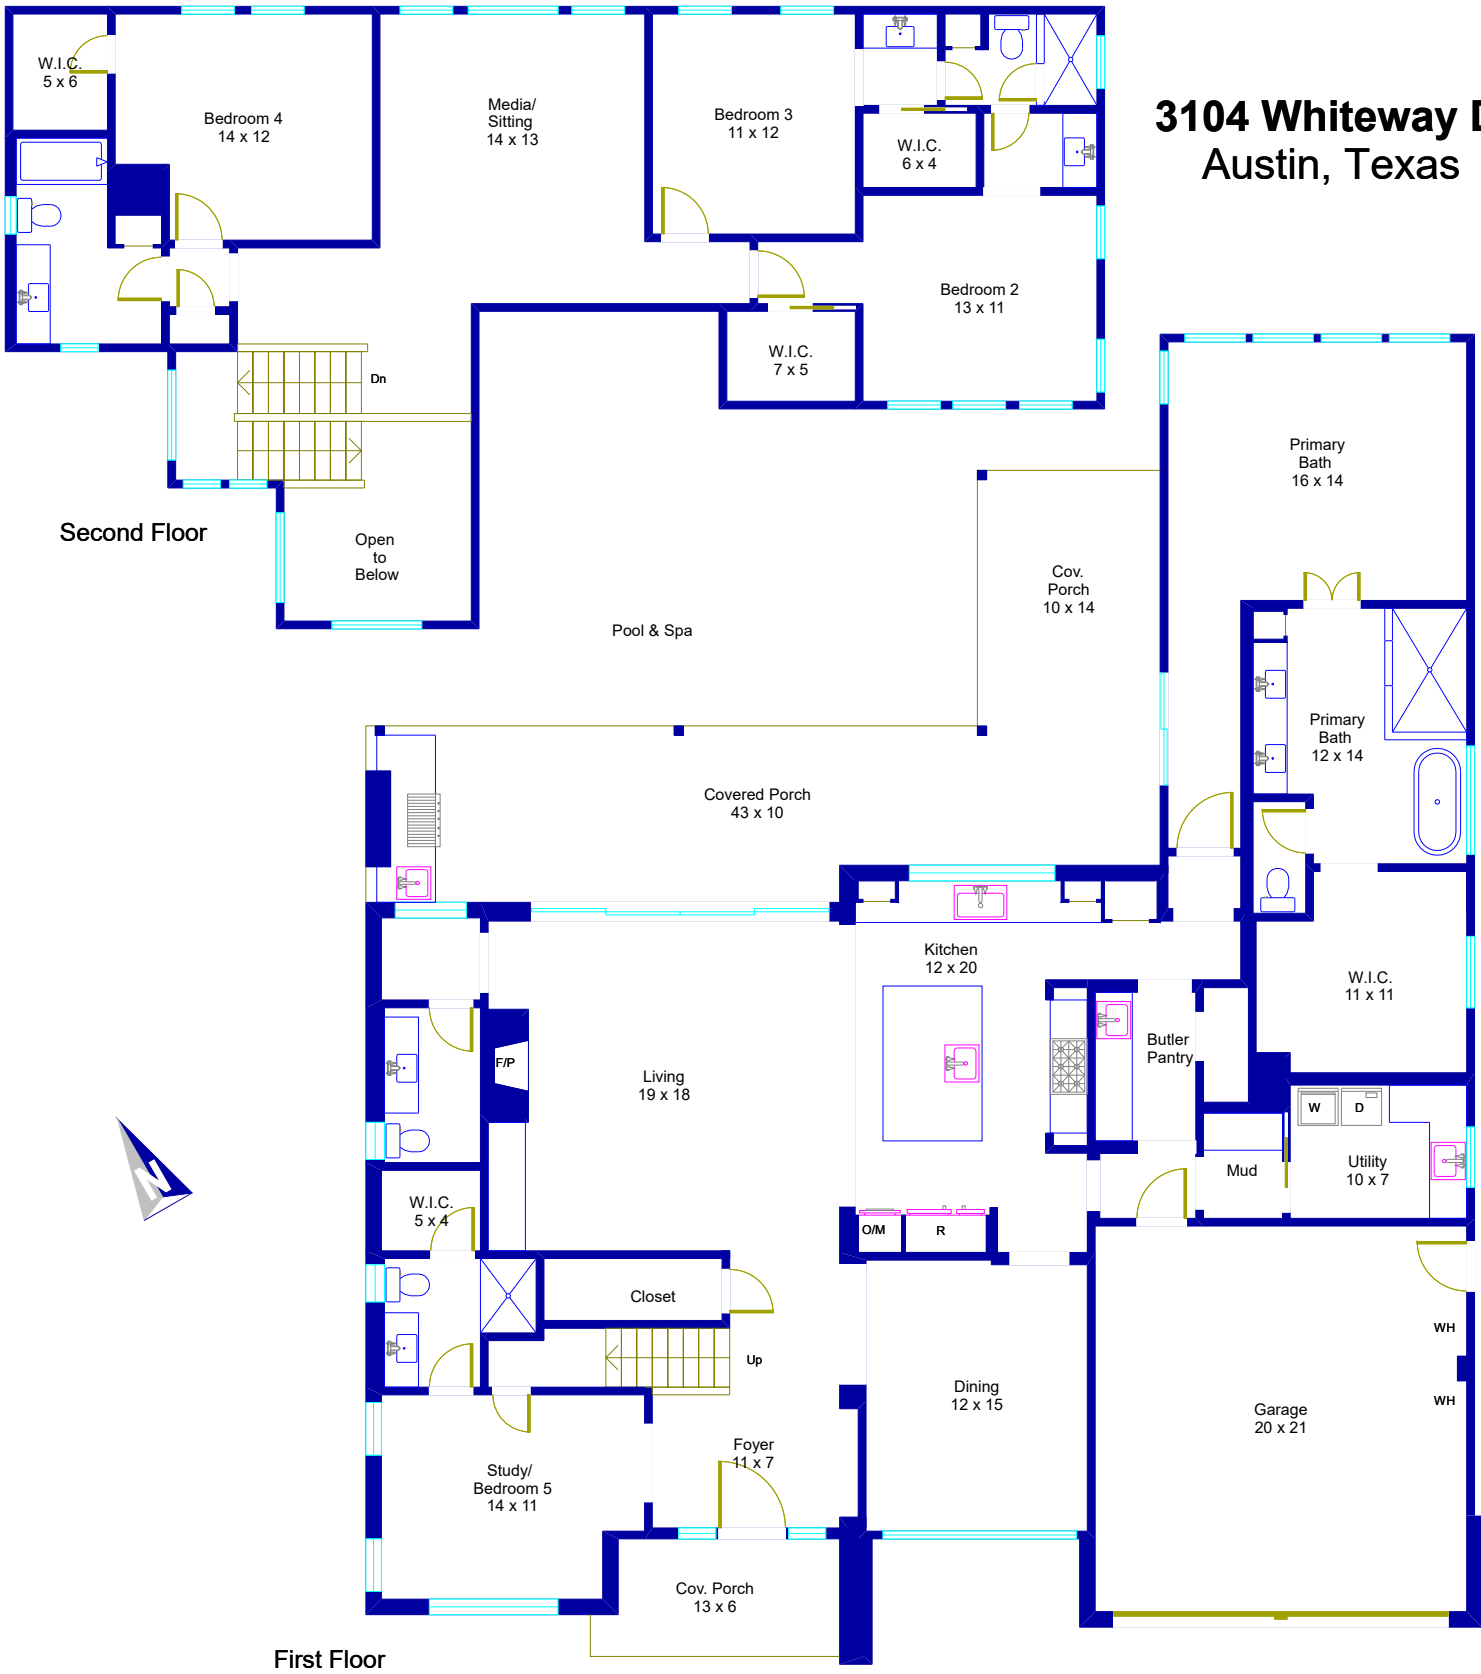

3104 Whiteway Dr Austin, Texas

Marketed by Wende Parks, Moreland Properties, 512.680.5199, WendeParks@Moreland.com
Floor plan by Floor Plan Graphics LLC, 512.454.0383, FloorPlanGraphics.com